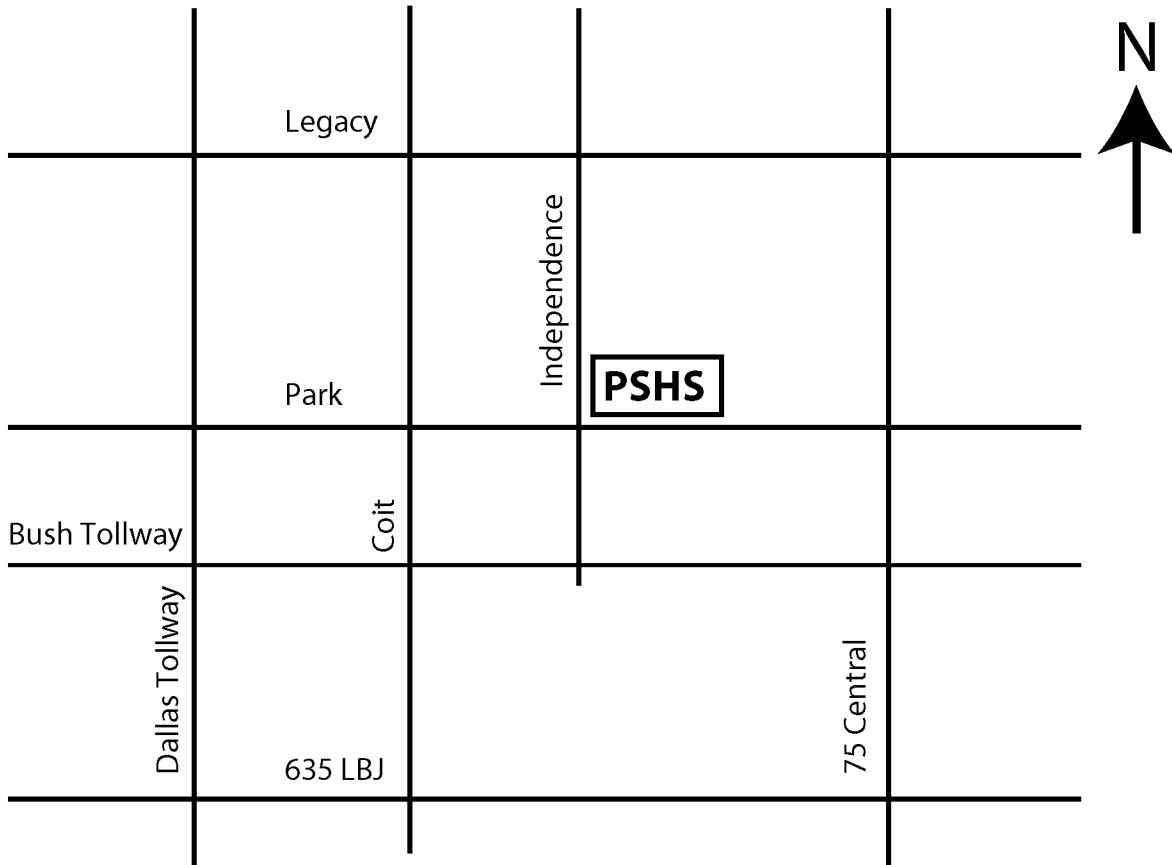

LHSPre-CollegeSMS

Annual Leigh Howard Stevens Pre-College Summer Marimba Seminar
Plano Senior High School - Plano, Texas

Driving Directions to Camp Site

Plano Sr. High School, 2200 Independence Pkwy
Plano, Texas 75075

Plano Senior High School is located on the northeast corner of Park and Independence Pkwy.

The Fine Arts Building (D Building) faces Park. Access to its immediate parking area is off of Park.