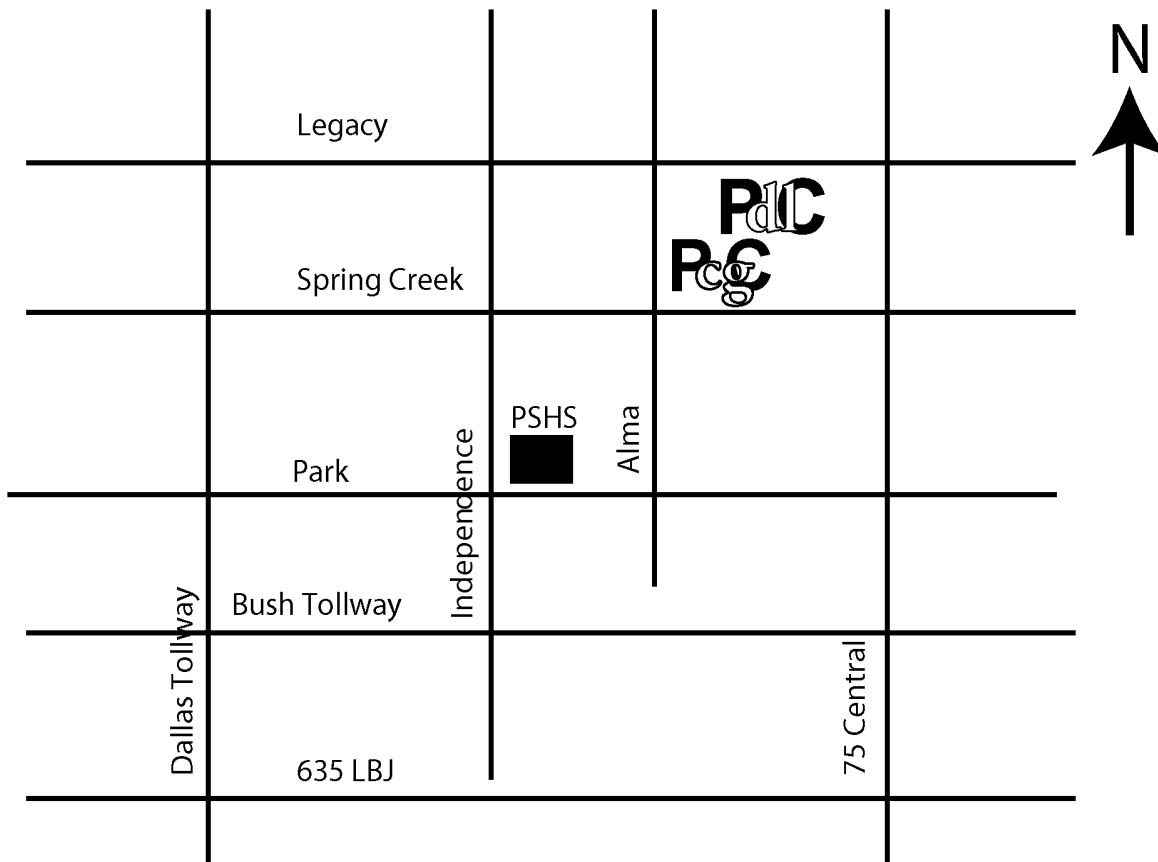

Welcome to the Plano Drumline Competition and the Plano Colorguard Competition
at Clark Stadium in Plano, Tx.

Driving Directions to Contest Site

Clark Stadium

on Spring Creek, west of 75 Central

PdIC Rain Site: Plano Senior High School

Clark Stadium /

Both venues are located slightly north of Spring Creek, west of 75 Central Expressway
The Spring Creek exit off of 75 Central sees high traffic on Saturdays. An option is to
take the Legacy exit west and come down Alma
Clark High School is adjacent to Clark Stadium

PdIC Rain Site: Plano Senior High School:

PSHS is located on the northeast corner of Independence and Park
2200 Independence Parkway, Plano, Texas 75075